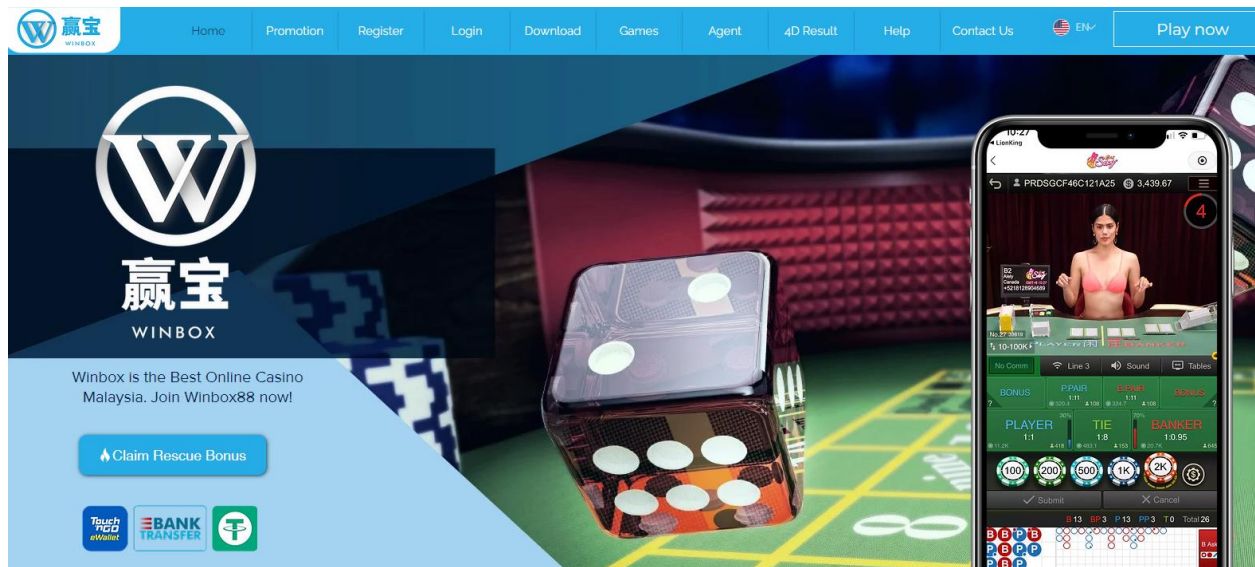

Discover Why Winbox is Malaysia's Premier Online Casino Destination

In the ever-evolving landscape of online casinos, Winbox has established itself as Malaysia's premier online casino destination. With its reputation as a trusted casino, a remarkably fast sign-up process, and round-the-clock online support, Winbox has become the go-to platform for gaming enthusiasts across Malaysia. This article explores the key factors that make Winbox stand out and why it is the top choice for online gamblers in the region.

Winbox: A Trusted Casino

Trust is paramount in the online casino industry, and [Winbox](#) has earned the trust of its players through transparency, fairness, and security. The platform is fully licensed and regulated, adhering to stringent standards to ensure a safe and fair gaming environment. Players can rest assured that their personal and financial information is protected by advanced encryption technologies, making Winbox a secure haven for online gambling.

Fair Play and Random Number Generators

Winbox is committed to fair play. All games on the platform use Random Number Generator (RNG) technology to ensure that outcomes are entirely random and unbiased. This dedication to fairness builds trust and confidence among players, knowing that they have a fair chance of winning.

Fast and Easy Sign-Up Process

One of the standout features of Winbox is its incredibly fast and user-friendly sign-up process. New players can register and start playing within minutes, thanks to the streamlined registration system. Here's how simple it is to get started with Winbox:

Visit the Website: Go to the [winbox login website](#).

Click on Sign Up: Locate the sign-up button on the homepage and click it.